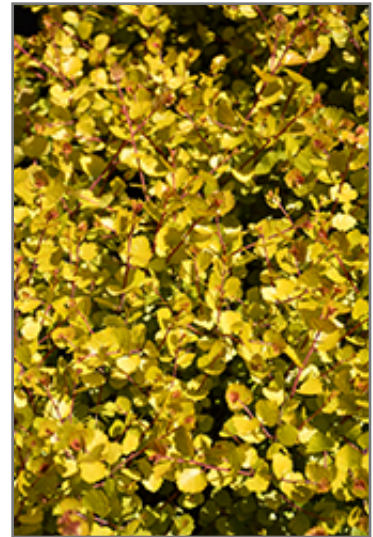

Cesky Gold Dwarf Birch foliage
Photo courtesy of NetPS Plant Finder